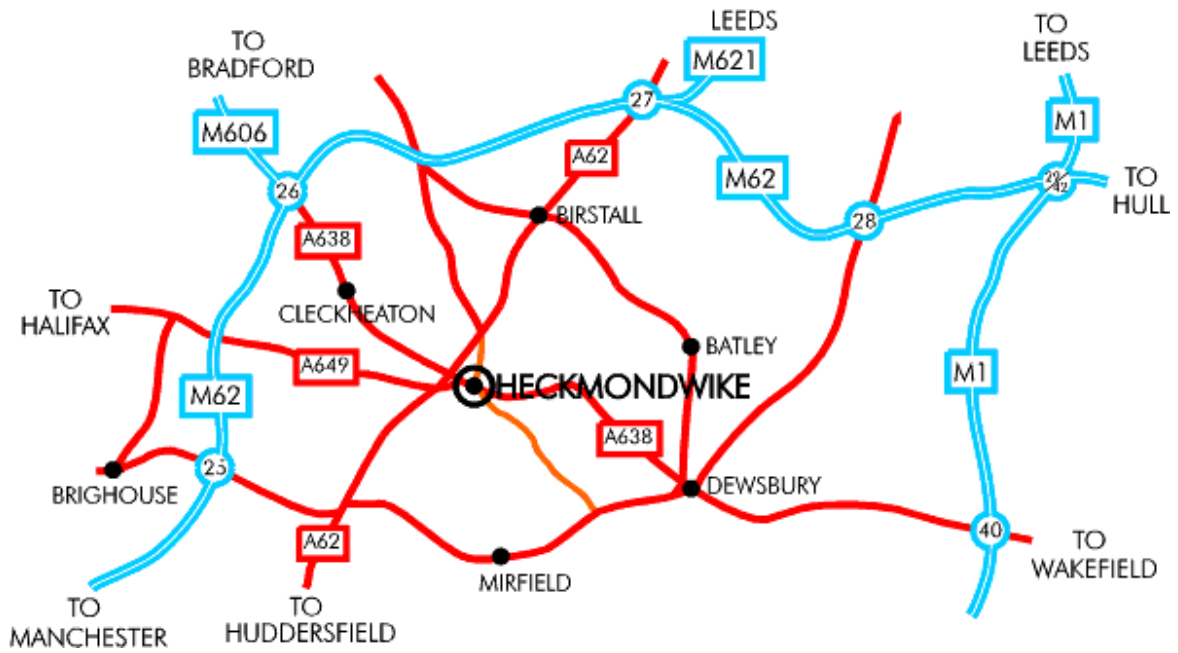

From Manchester (M62 Eastbound)

Exit the M62 at Junction 26, which is signposted as Bradford M606.
Follow signs for A638 Dewsbury / Cleckheaton towards Heckmondwike town centre.
Please see local map for further directions.

From Hull (M62 Westbound)

Exit the M62 motorway at Junction 27, which is signposted as Huddersfield A62.
Take the A62 towards Huddersfield and follow signs for Heckmondwike.
Please see local map for further directions.

By Train

The closest main line stations to Heckmondwike are Huddersfield or Wakefield. For further information about train times and fares, please telephone National Rail Enquiries Line on 0845 748 49 50.

Car Parking

There is car parking on Union Street opposite the Colchester-Harrison (600 Lathes) building.

REGIONAL MAP

LOCAL MAP